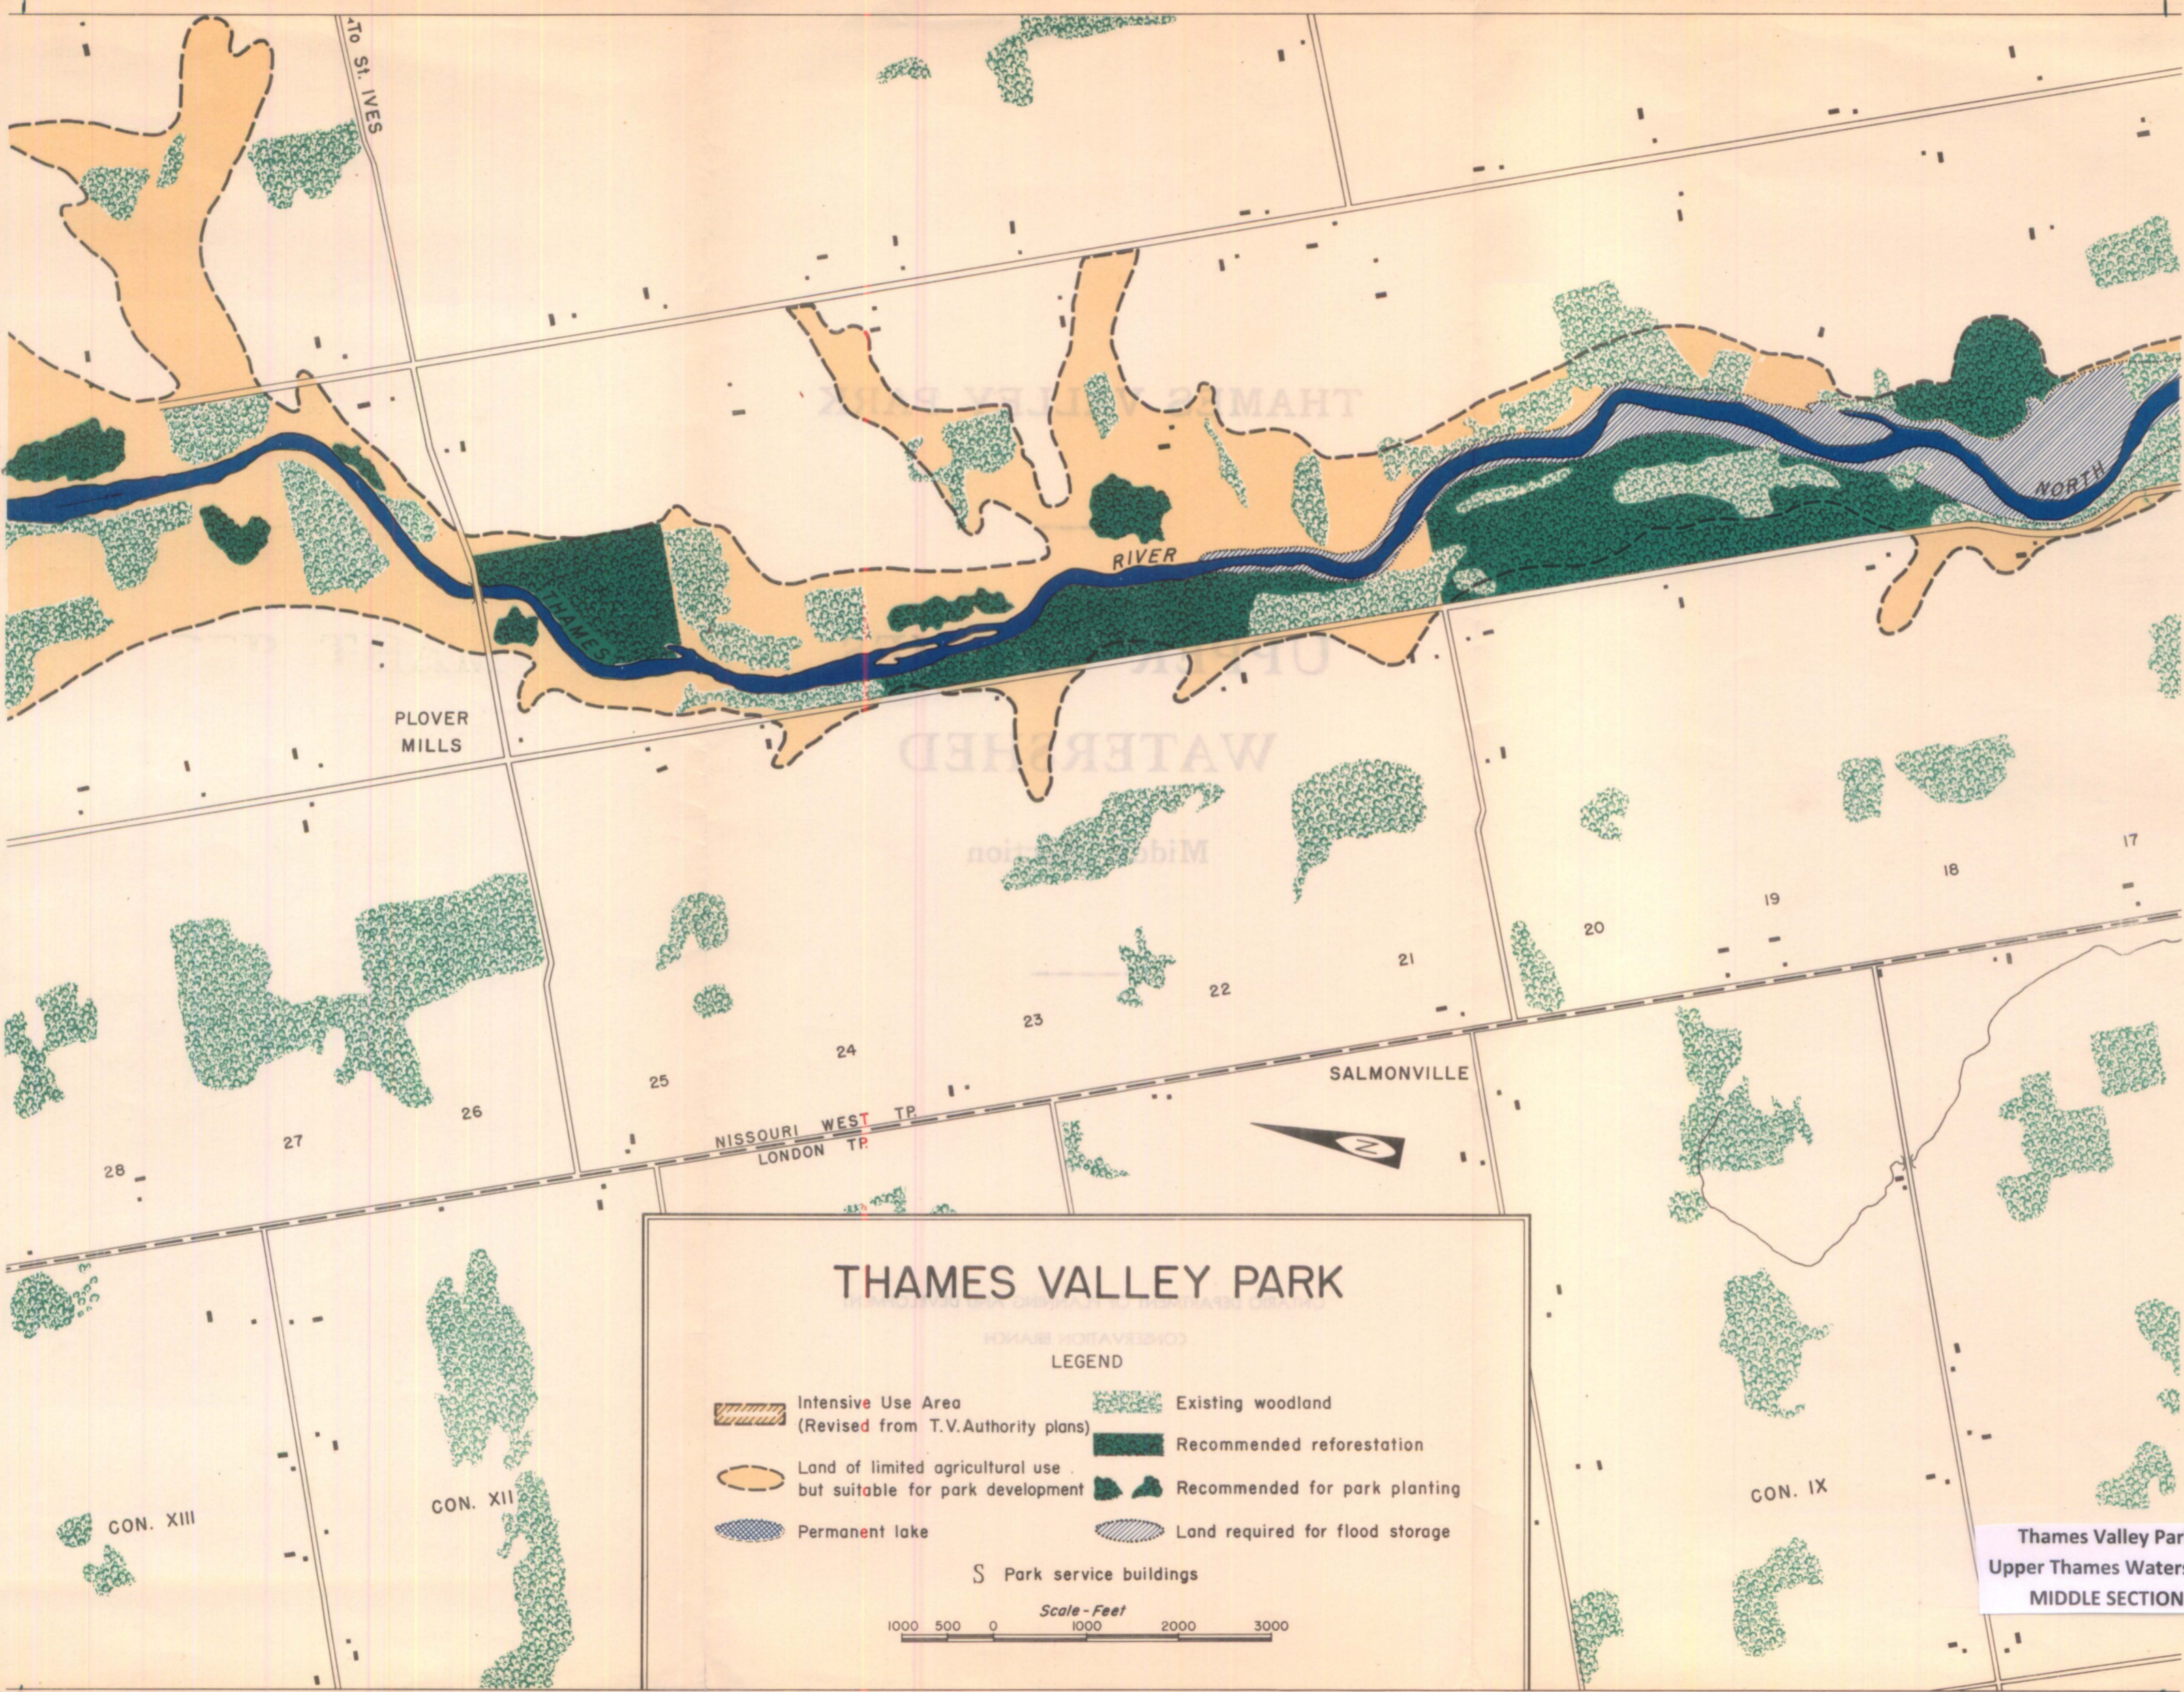

Thames Valley Park
Upper Thames Watershed
NORTH SECTION

THAMES VALLEY PARK

LEGEND

- Intensive Use Area
(Revised from T.V. Authority plans)
- Existing woodland
- Recommended reforestation
- Recommended for park planting
- Land of limited agricultural use
but suitable for park development
- Permanent lake
- Land required for flood storage

S Park service buildings

Thames Valley Park
Upper Thames Watershed
MIDDLE SECTION

1 mile to THORNDALE

Thames Valley Park
Upper Thames Watershed
SOUTH SECTION