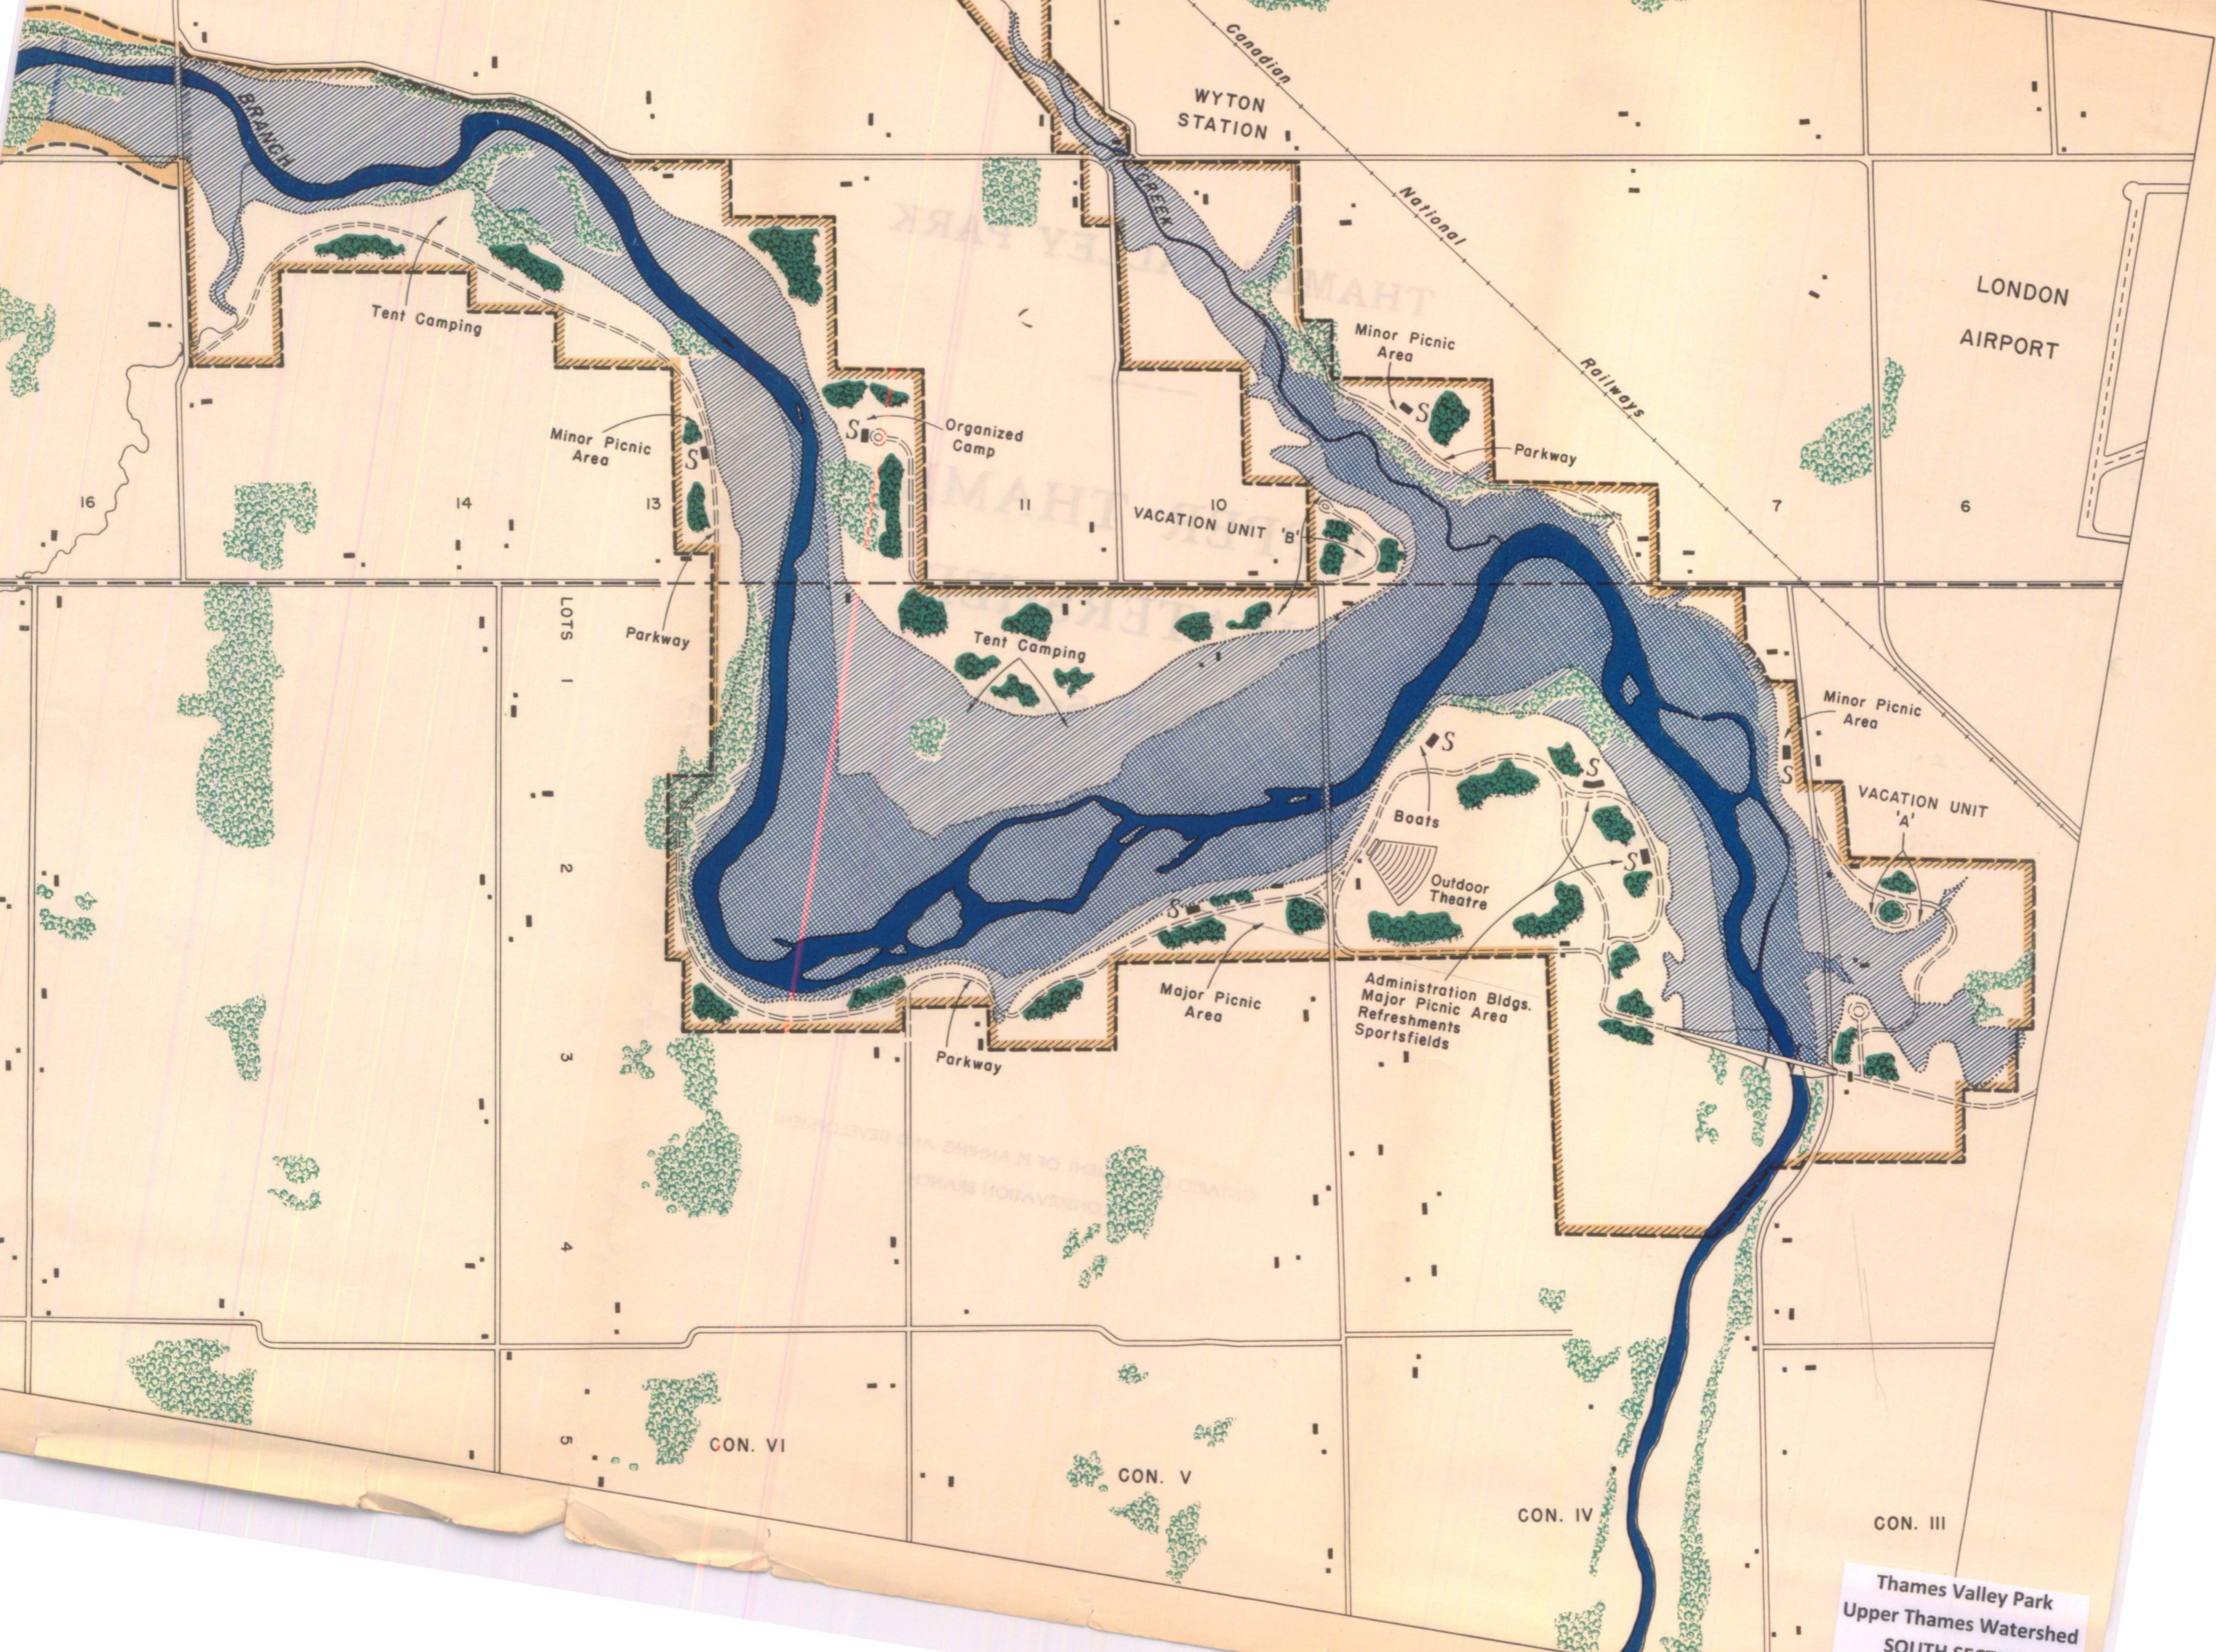

Thames Valley Park
Upper Thames Watershed
NORTH SECTION

THAMES VALLEY PARK

LEGEND

- Intensive Use Area
(Revised from T.V. Authority plans)
- Existing woodland
- Recommended reforestation
- Recommended for park planting
- Land of limited agricultural use
but suitable for park development
- Permanent lake
- Land required for flood storage

S Park service buildings

Thames Valley Park
Upper Thames Watershed
MIDDLE SECTION

1 mile to THORNDALE

Thames Valley Park
Upper Thames Watershed
SOUTH SECTION