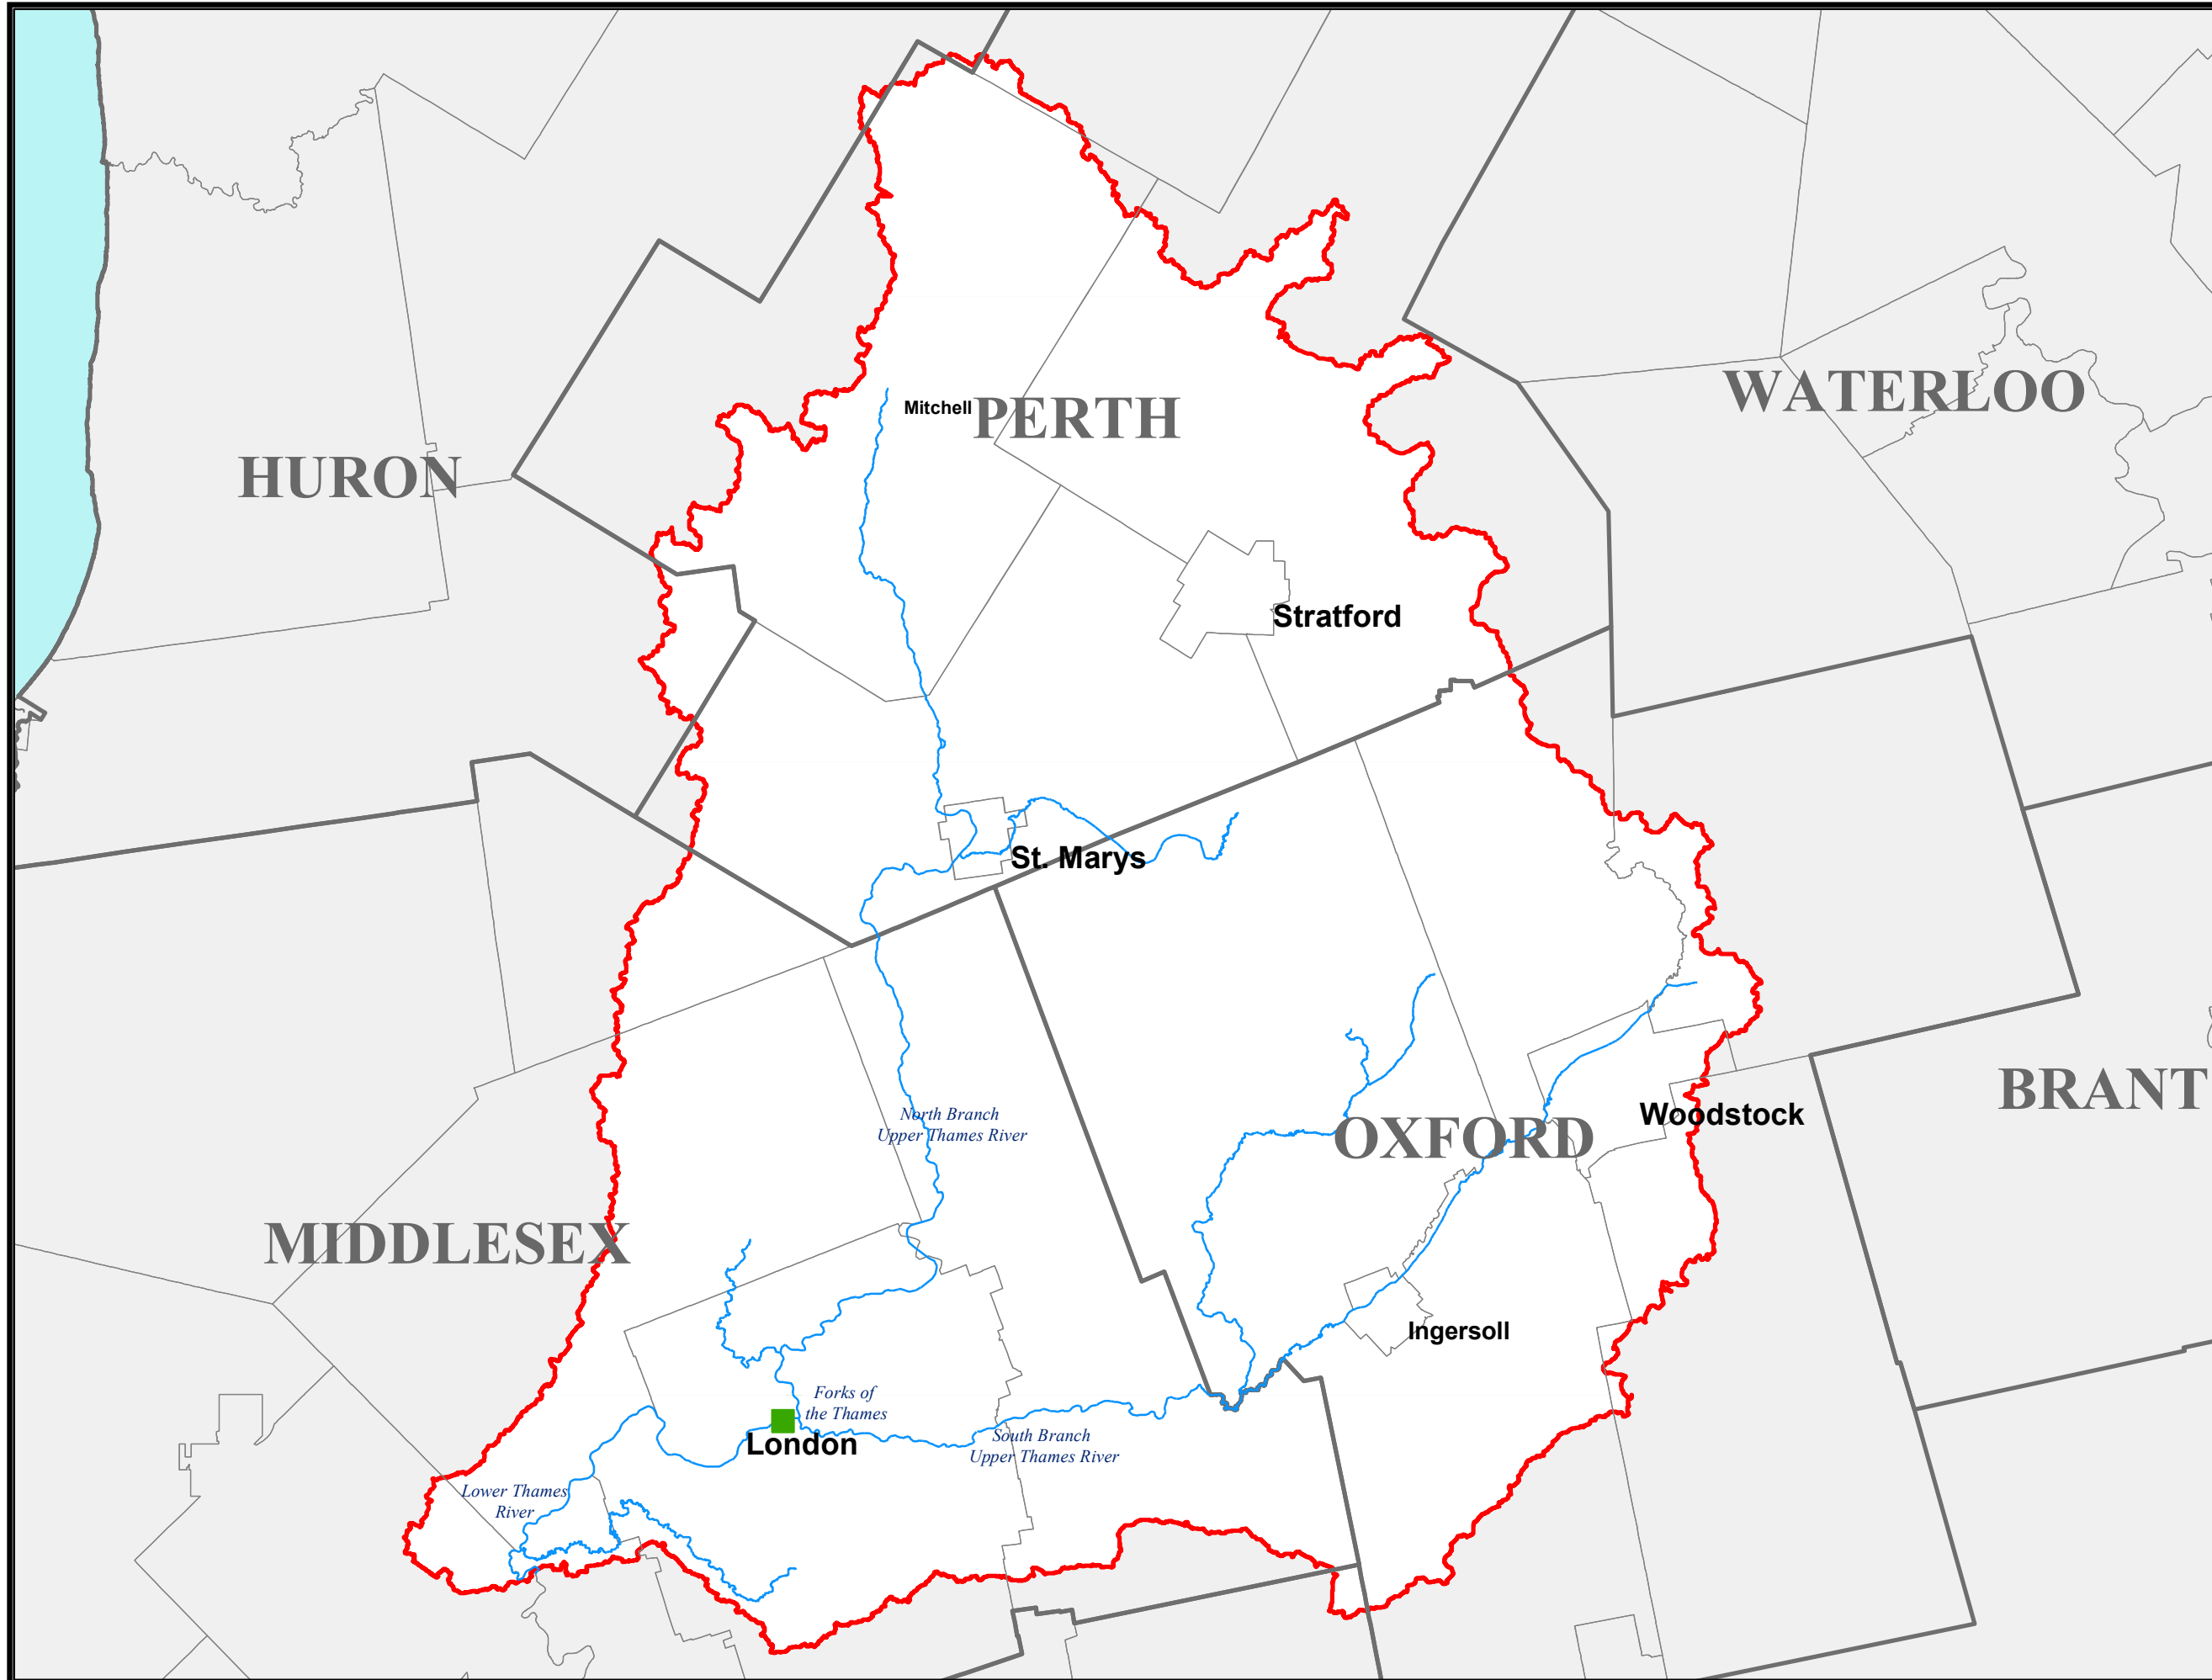

Figure 1  
Location of  
Riverview Dyke  
in the Upper Thames  
River Watershed

**Legend**

-  Approximate Location of Riverview Dyke
-  Watercourse

**UPPER THAMES RIVER**  
CONSERVATION AUTHORITY

Map produced by UTRCA with data provided by the City of London. Copyright © UTRCA 2010.