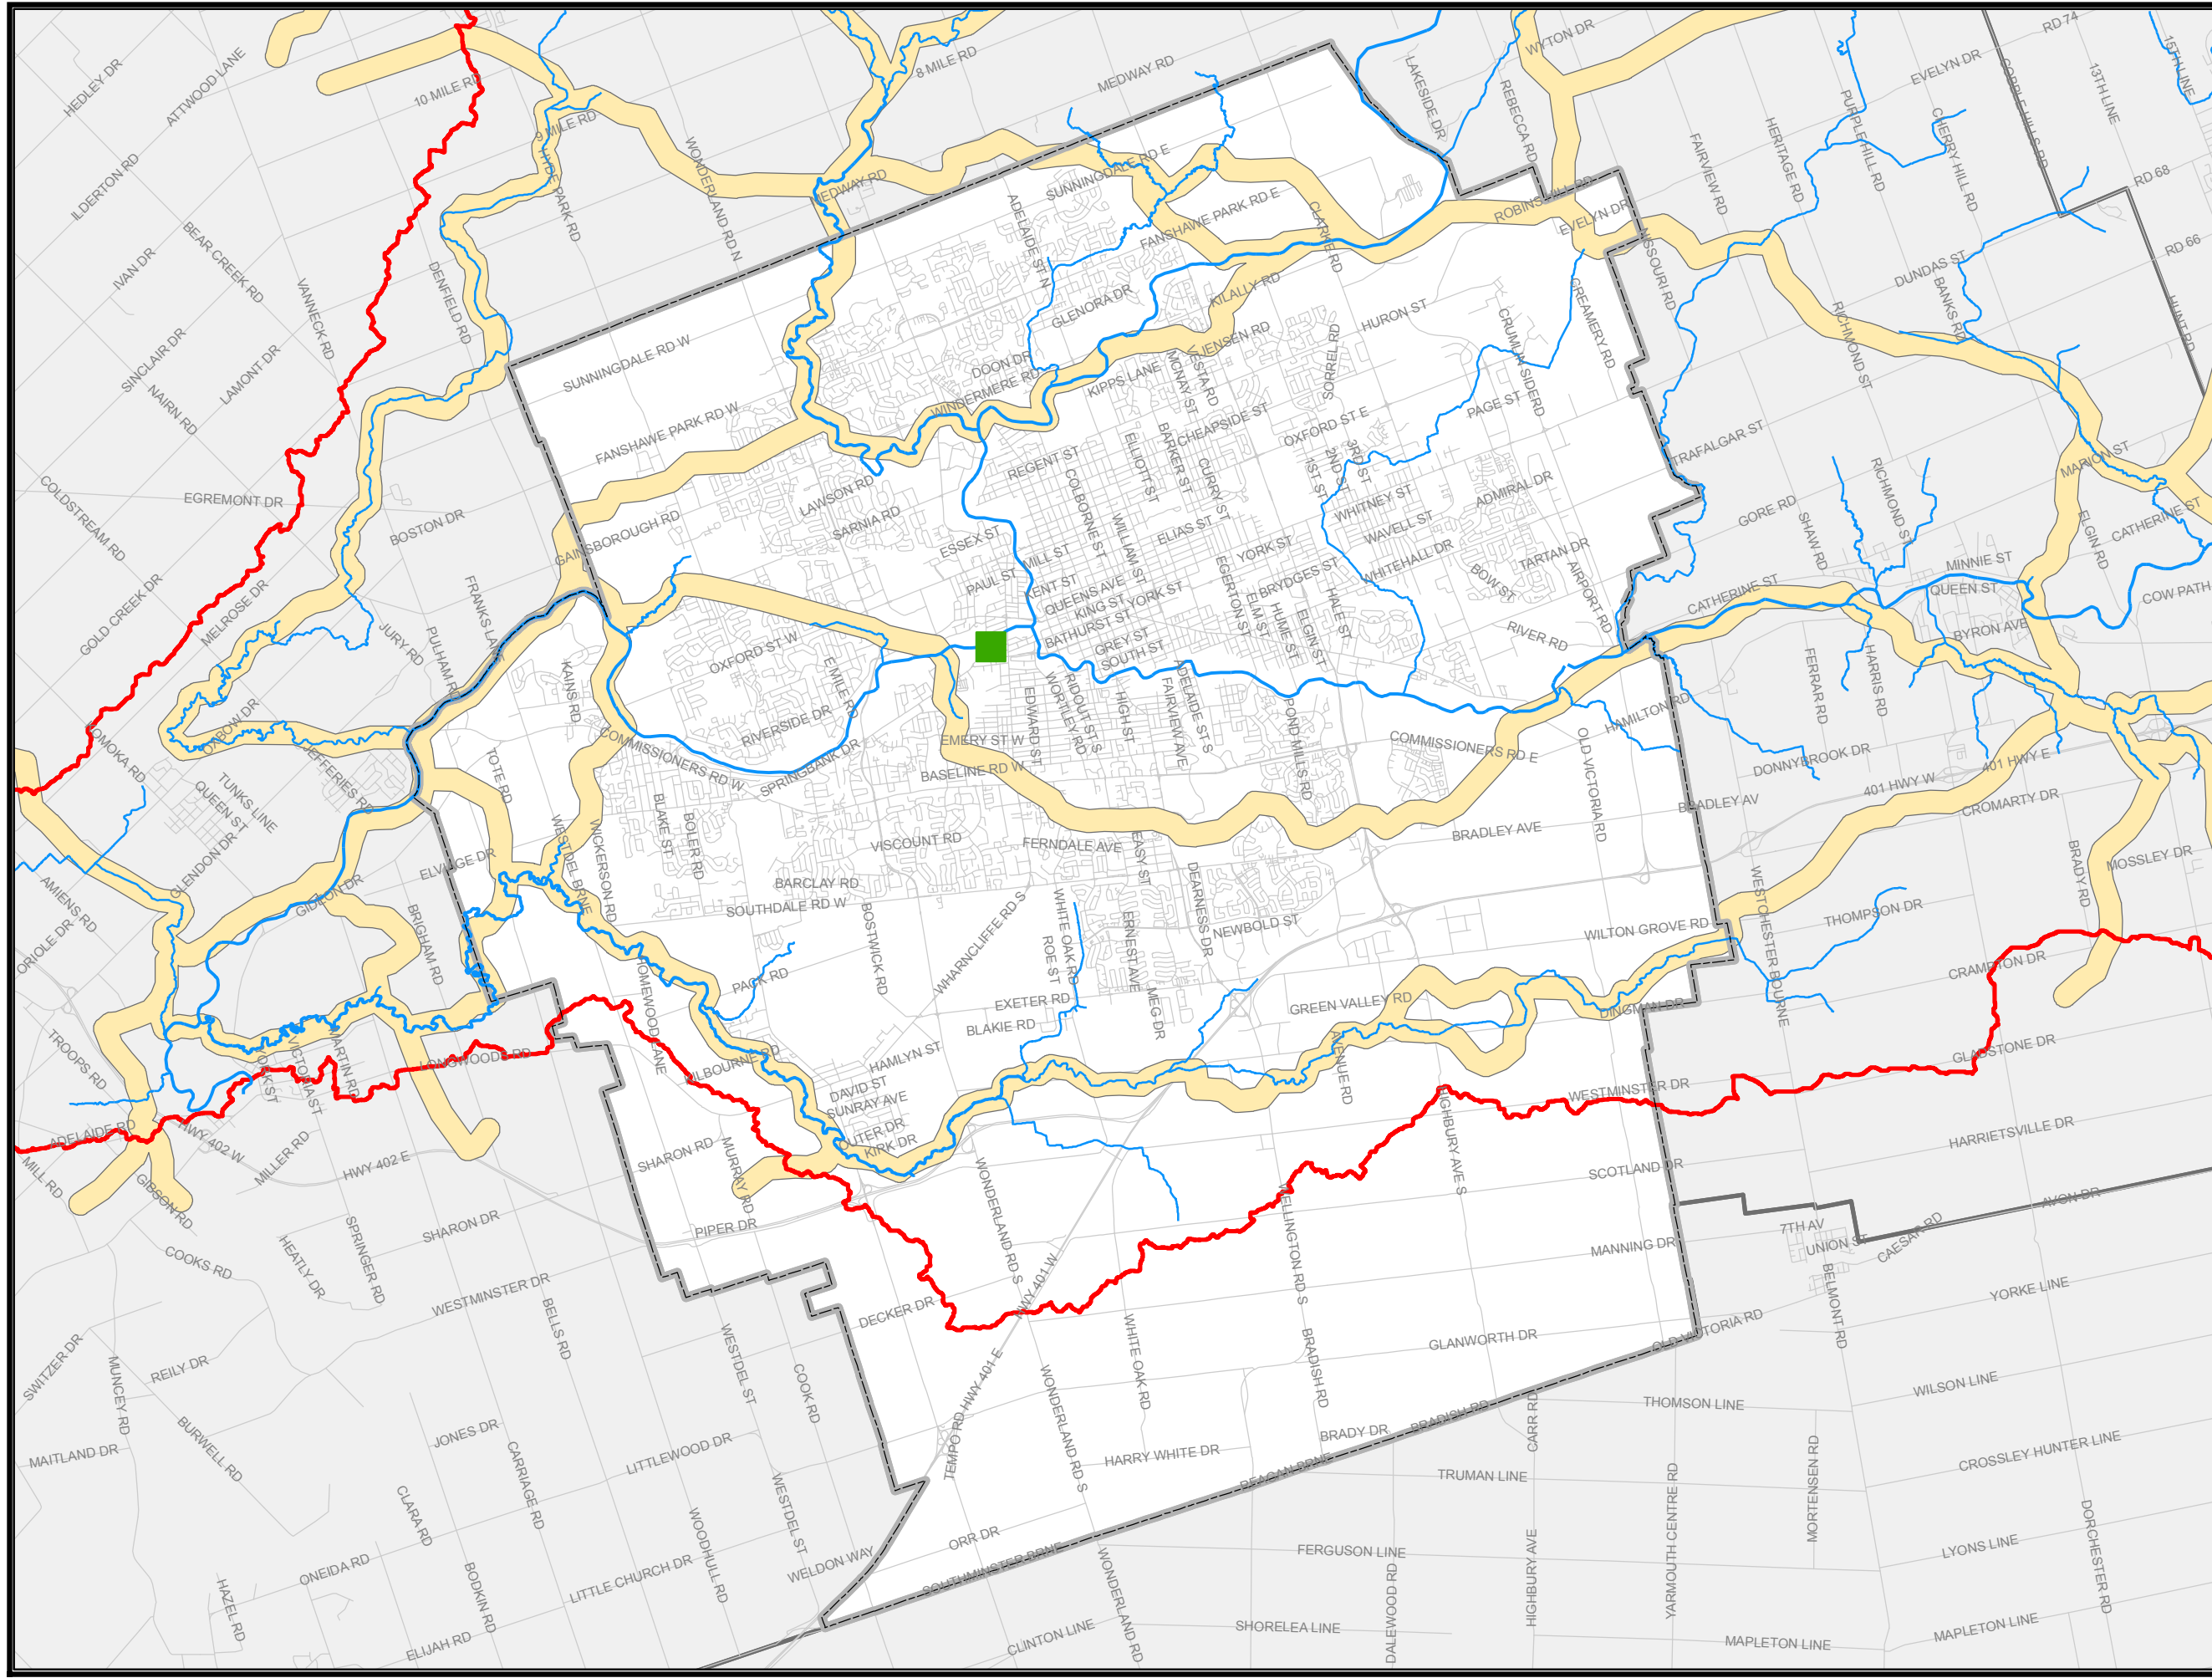

Figure 4
Location of
Riverview Dyke
within the
Carolinian Canada
Big Picture Corridor

Legend

- Approximate Location of Riverview Dyke
- Watercourse
- UTRCA and Carolinian Canada Corridor
- Upper Thames River Watershed

UPPER THAMES RIVER
CONSERVATION AUTHORITY

Map produced by UTRCA with data provided by the City of London. Copyright © UTRCA 2010.