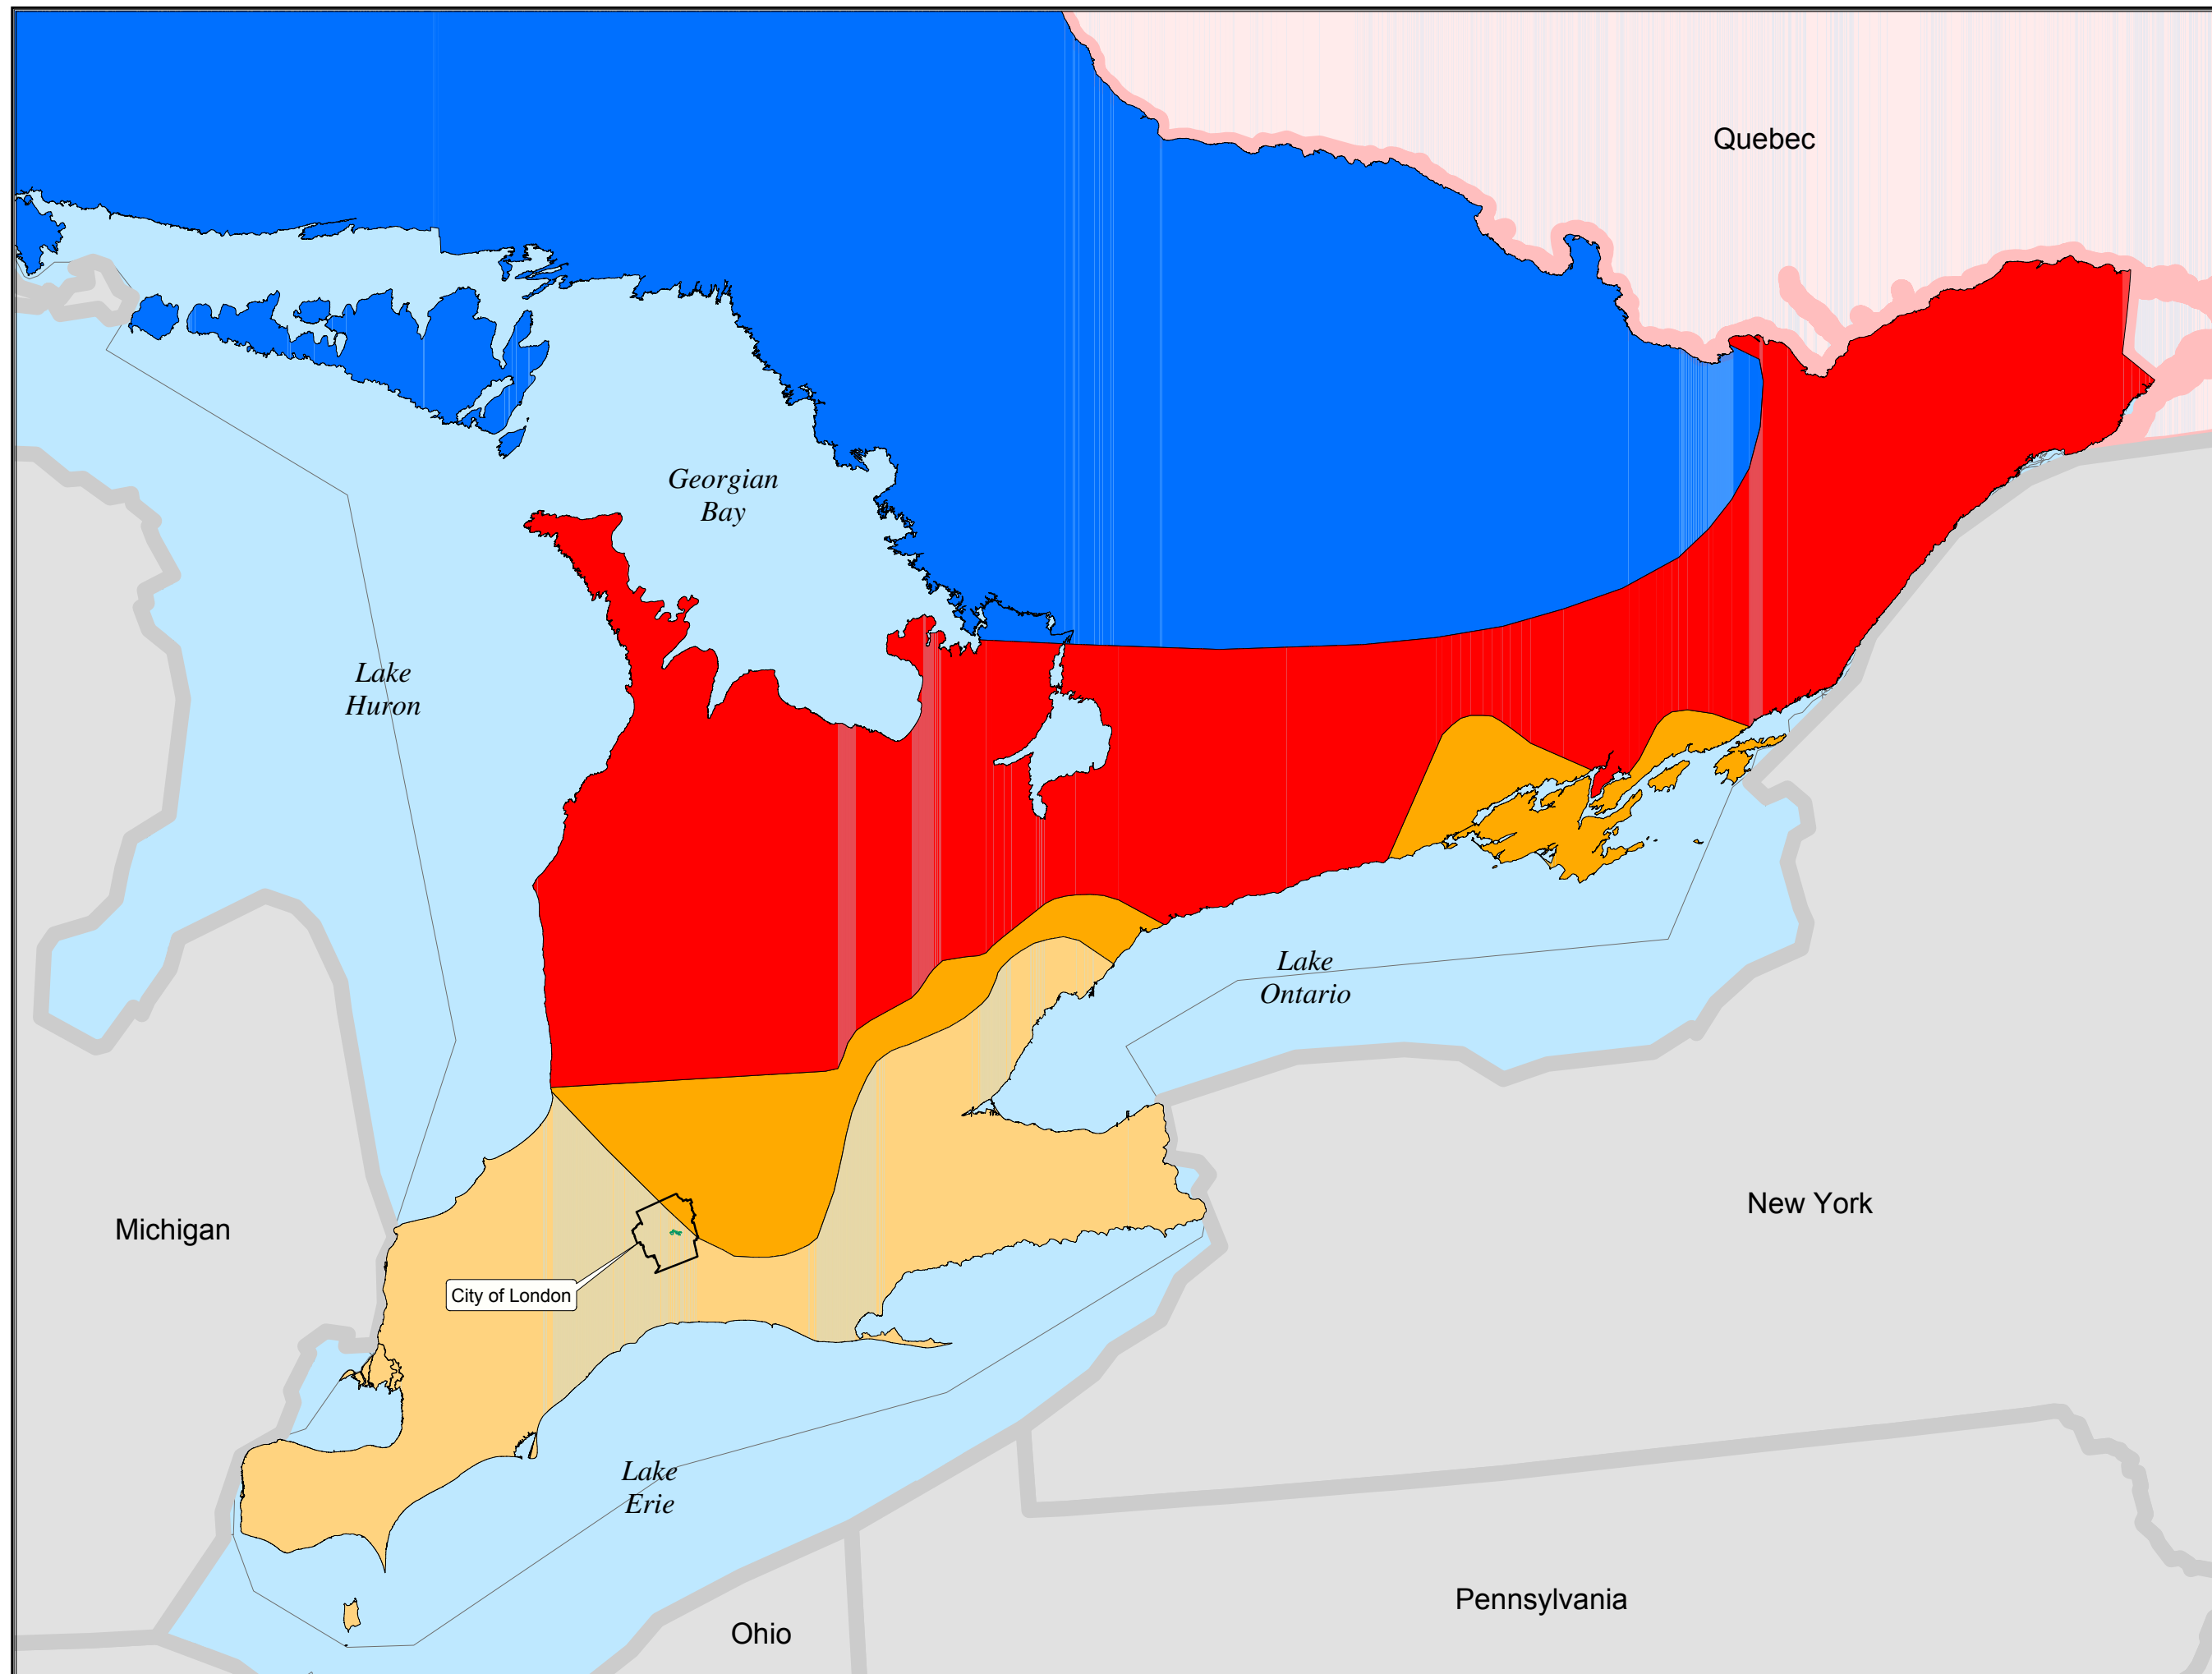

Legend

- Life Zone**
-  Carolinian Floristic Zone or Southern/Mixed Deciduous Forest
 -  Transition Zone between Southern and Great Lakes - St. Lawrence Forest
 -  Upper Great Lakes - St. Lawrence Forest
 -  Lower Great Lakes - St. Lawrence Forest

Life Zones Adapted from Kanter, M et.al. 1996.
Map produced by UTRCA under licence with the
Ontario Ministry of Natural Resources, Ontario Geospatial
Data Exchange. Copyright © 1994, 2005
Queen's Printer for Ontario.